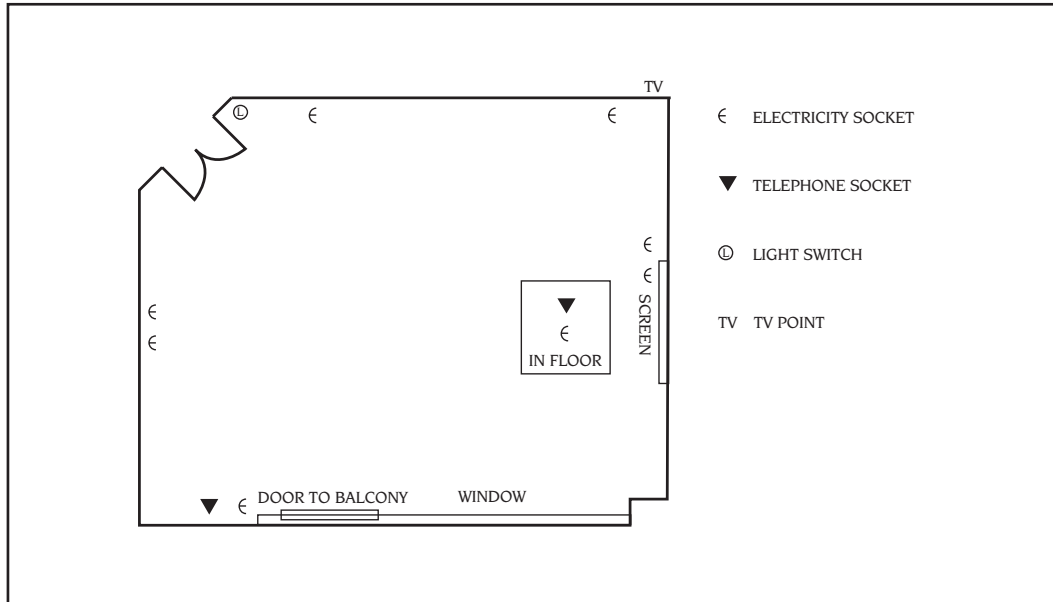

Stratus

Drawings not to scale

Layout	Maximum Capacities
Theatre Style	24
Classroom Style	15
Boardroom Style	14
U-Shape	12
Maximum Height (Metres)	3.10
Maximum Length (Metres)	6.90
Maximum Width (Metres)	5.30
Area (Sq.Metres)	36.57

Special Features

- Balcony
- Natural daylight
- Wireless internet access
- Integrated projection screen