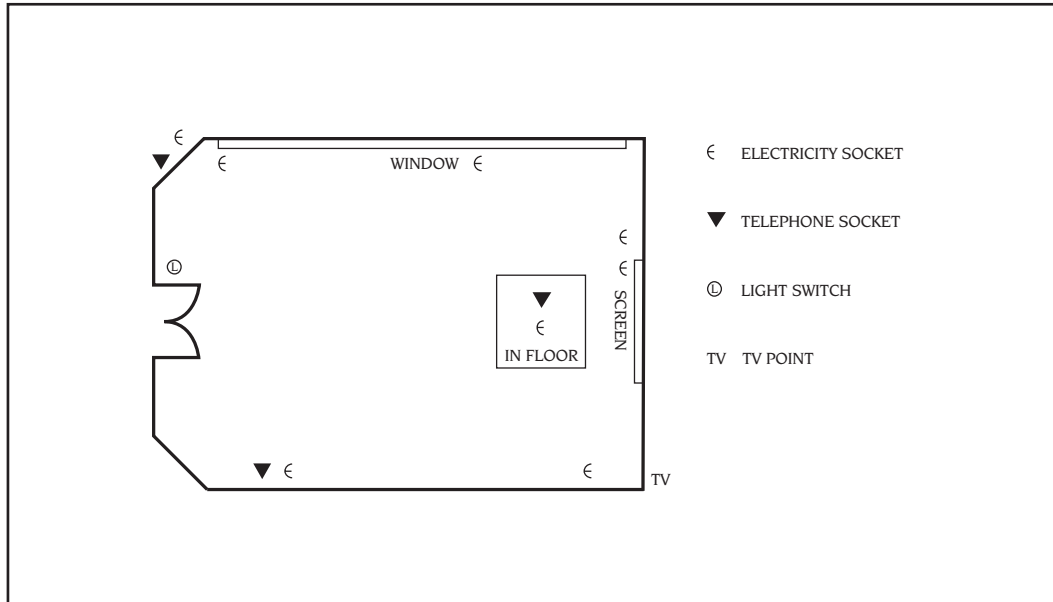

Nimbus

Drawings not to scale

Layout	Maximum Capacities
Boardroom Style	10
Maximum Height (Metres)	3.10
Maximum Length (Metres)	6.40
Maximum Width (Metres)	5.00
Area (Sq.Metres)	32.00

Special Features

- Overlooks Jermyn Street
- Natural daylight
- Wireless internet access
- Integrated projection screen