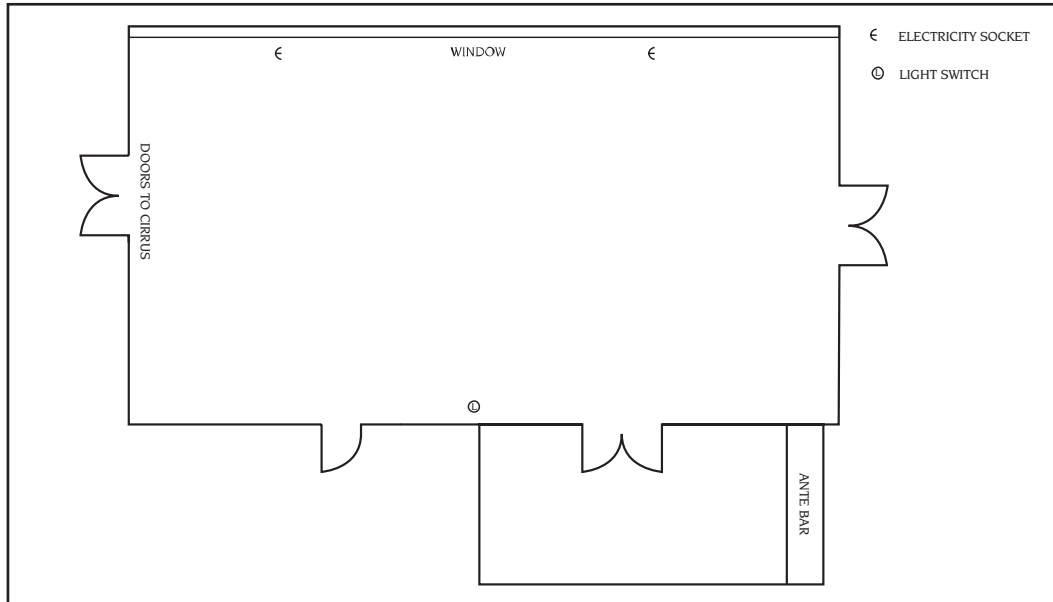

Electra

Drawings not to scale

Layout	Maximum Capacities
Theatre Style	50
Classroom Style	35
Boardroom Style	30
Cabaret Style	25
U-Shape	28
Private Dining	40
Maximum Height (Metres)	2.90
Maximum Length (Metres)	13.40
Maximum Width (Metres)	5.60
Area (Sq.Metres)	75.00