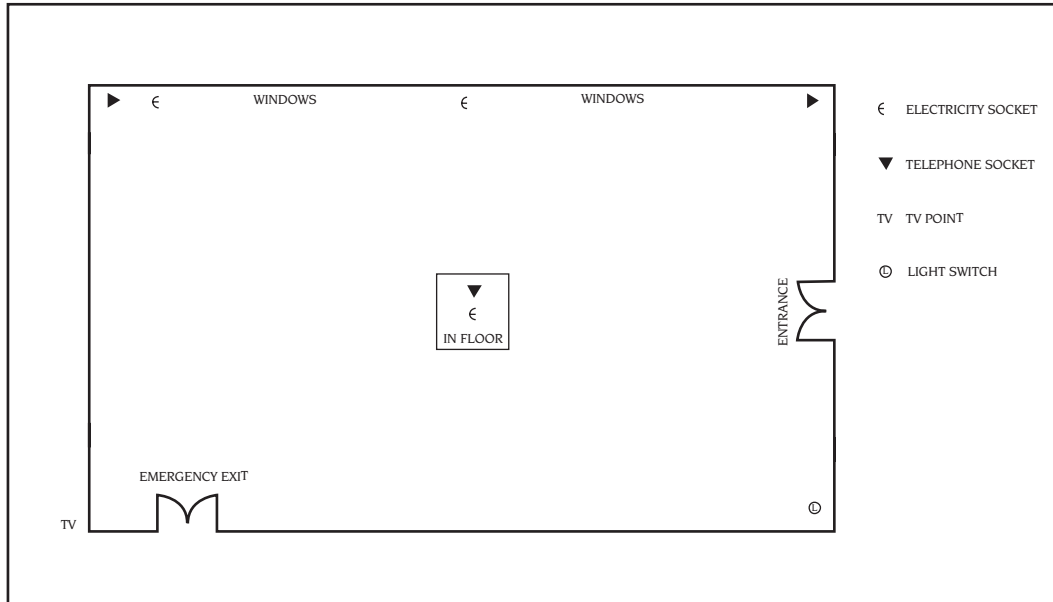

Cirrus

Drawings not to scale

Layout	Maximum Capacities
Boardroom Style	14
Maximum Height (Metres)	2.30
Maximum Length (Metres)	4.60
Maximum Width (Metres)	4.30
Area (Sq.Metres)	19.78

Special Features

- Natural daylight
- Wireless internet access
- Ideal for private dining
- Integrated projection screen
- Wheelchair access