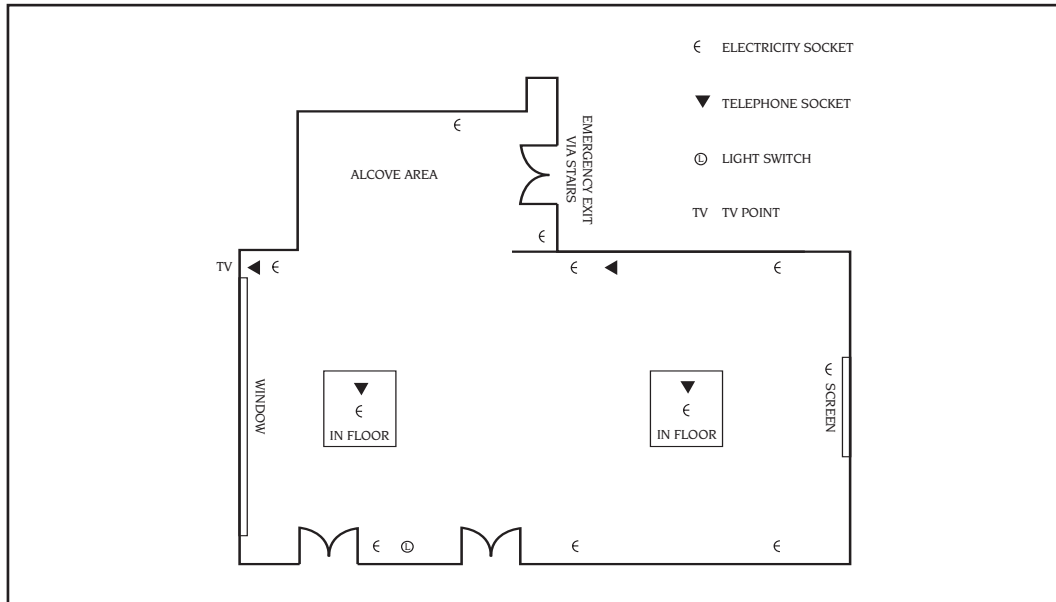

The Cavendish

London

Alto

Drawings not to scale

Layout

Maximum Capacities

Theatre Style	80
Classroom Style	50
Boardroom Style	40
Cabaret Style	48
U-Shape	40
Private Dining	76
Private Dining with Dance Floor	60
Maximum Height (Metres)	3.10
Maximum Length (Metres)	12.20
Maximum Width (Metres)	9.70
Area (Sq.Metres)	91.00

Special Features

- Spacious foyer area - ideal for refreshment breaks, working lunch buffet and registration
- Natural daylight
- Wireless internet access
- Integrated projection screen
- Wheelchair access