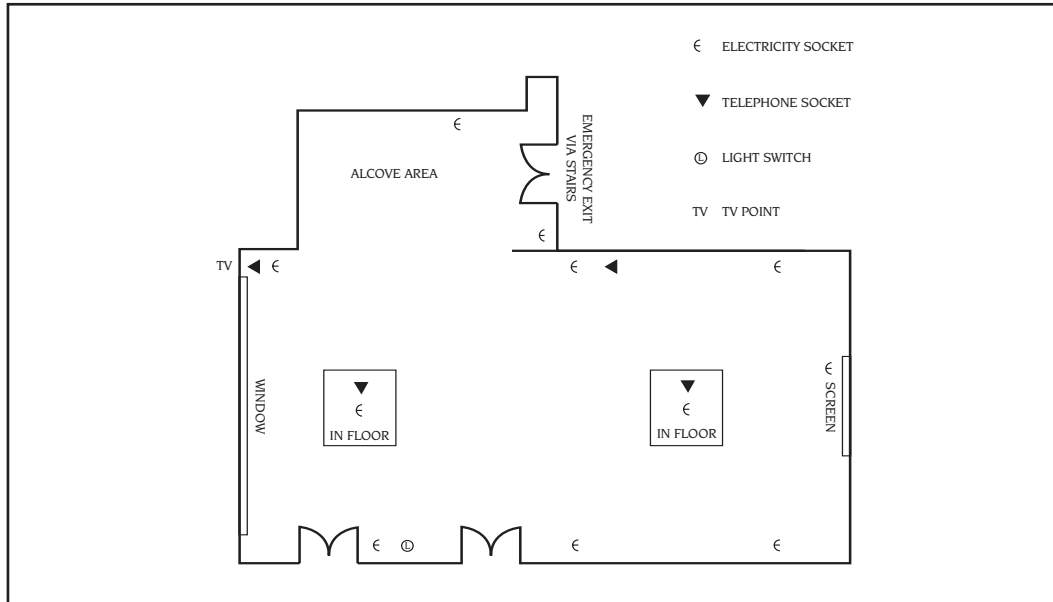

## Alto

Drawings not to scale

<b>Layout</b>	<b>Maximum Capacities</b>
Theatre Style	80
Classroom Style	50
Boardroom Style	40
Cabaret Style	48
U-Shape	40
Private Dining	76
Private Dining with Dance Floor	60
Maximum Height (Metres)	3.10
Maximum Length (Metres)	13.00
Maximum Width (Metres)	6.30
Area (Sq.Metres)	81.90

### Special Features

Spacious foyer area - ideal for refreshment breaks, working lunch buffet and registration

Natural daylight

Wireless internet access

Integrated projection screen

Wheelchair access